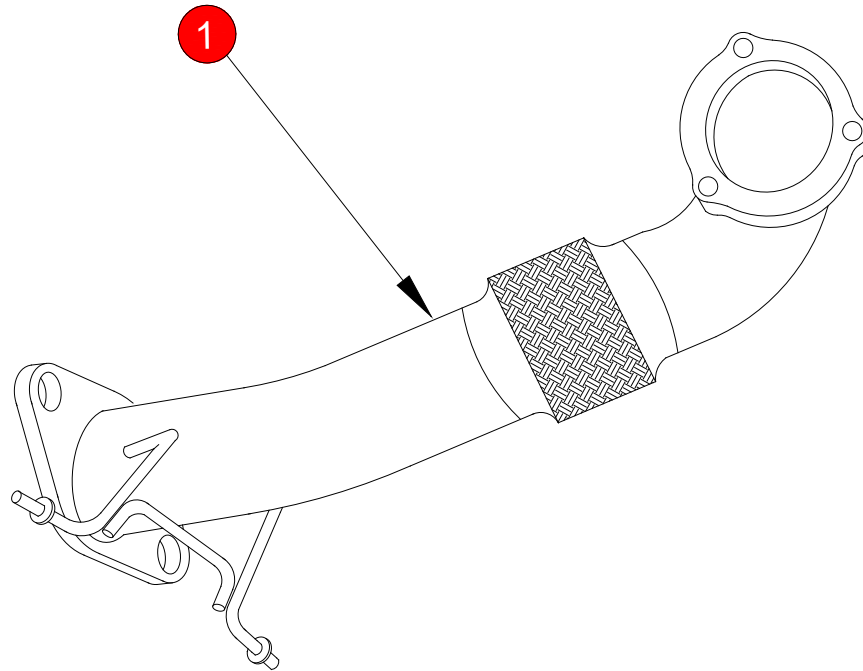

FITTING INSTRUCTIONS

| | | | |
|-------|---|----------|-------------------------|
| CAR | Ford Mondeo 2.5 Turbo hatchback | PART NO. | SFDP070 |
| YEAR | 07-11 | FIT KITS | N/A |
| NOTES | Where not supplied use original fittings. Use O.E gasket on turbo flange, be carefull when removing. | FEATURES | Pipe diameter:- 70mm/3" |

| NO. | PART NO. | DESCRIPTION | QTY |
|-----|----------|-----------------|-----|
| 1 | 1148FD | Turbo Down Pipe | 1 |

NOTE: ENSURE SCORPION SYSTEM IS CLEAR OF MOVING PARTS AND ALL ORIGINAL FUNCTIONS WORK CORRECTLY.